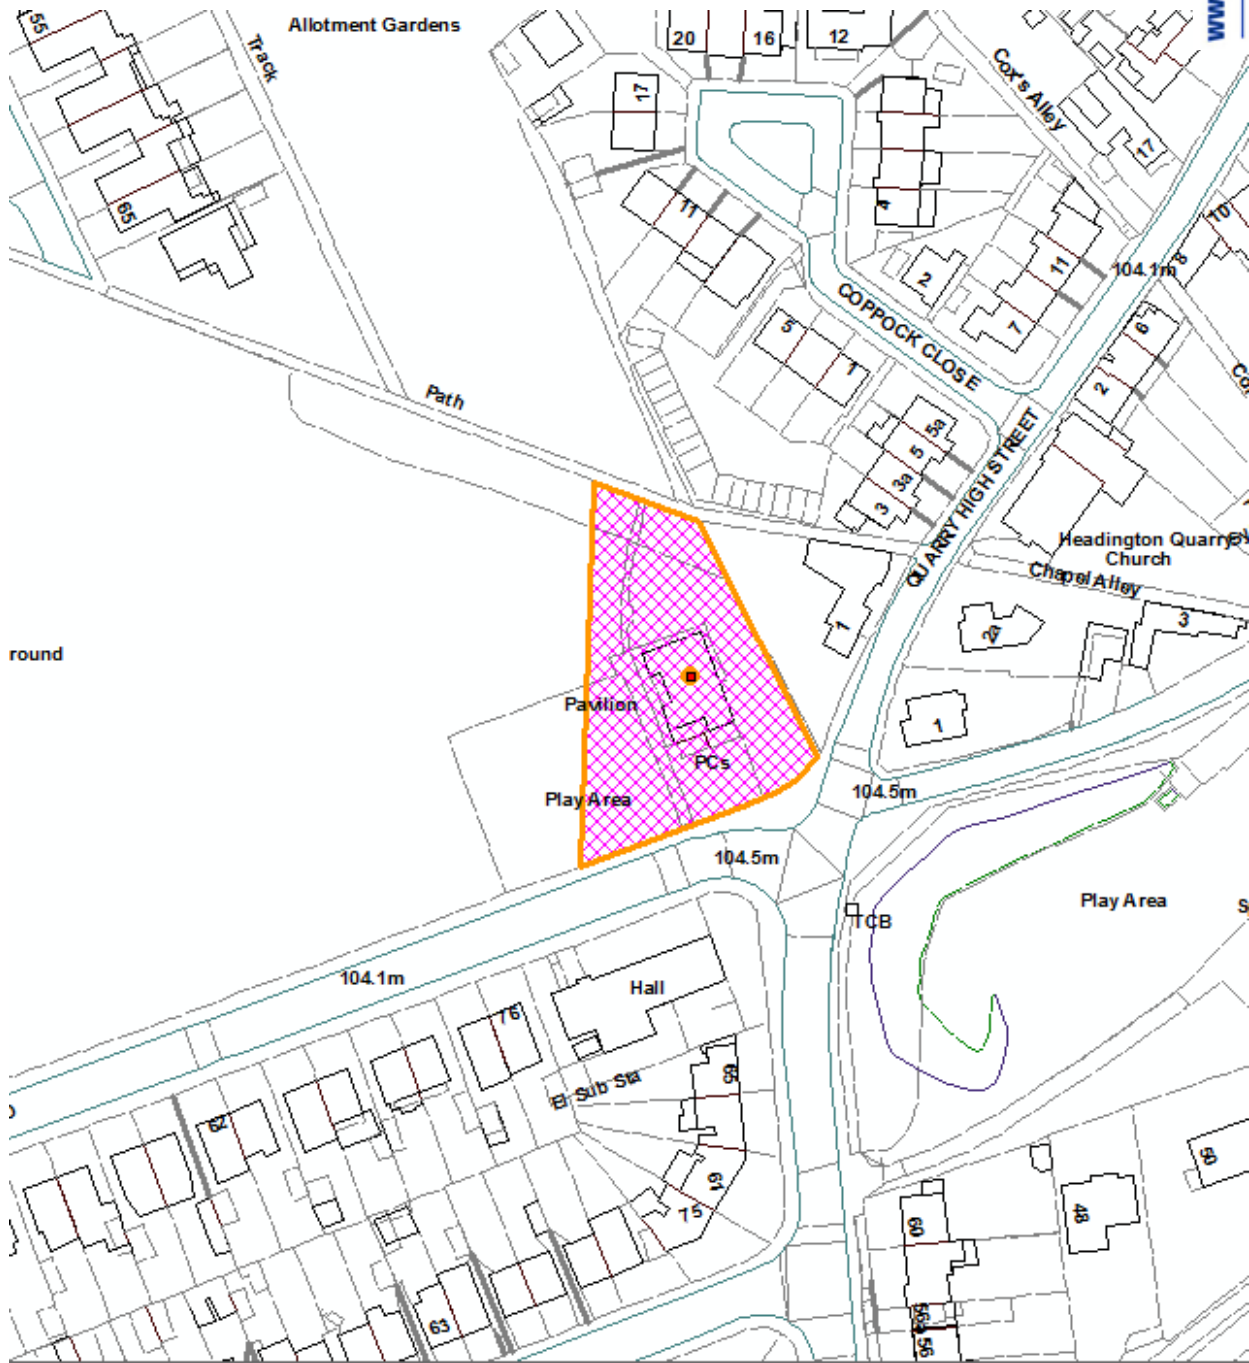

Appendix 1

16/00002/CT3 – Pavilion, Recreation Ground, Margaret Road

© Crown Copyright and database right 2011.
Ordnance Survey 100019348

This page is intentionally left blank